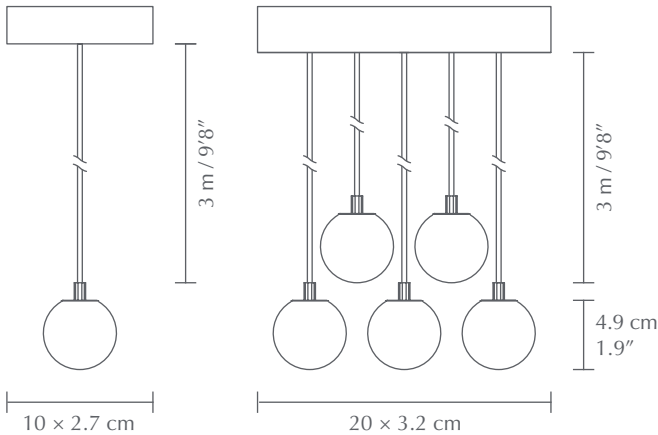

ROSETTE MINI

Designed by UIMAGE Design Team

TESTS & CERTIFICATIONS

CE (for indoor use)

DIMENSIONS

Rosette mini single (Ø × H): 10 × 2.7 cm / 3.9 × 1.1"

Rosette mini cluster 3 (Ø × H): 20 × 3.2 cm / 7.9 × 1.3"

Rosette mini cluster 5 (Ø × H): 20 × 3.2 cm / 7.9 × 1.3"

MATERIAL

Steel and polypropylene

Incl. 3 m / 9'8" black cord, metal canopy and diffuser caps

LIGHT SOURCE

G4 - max 3W 12V DC (not included)

PACKAGING (L × W × H)

Single: 11.1 × 11.1 × 11.8 cm / 4.4 × 4.4 × 4.6"

Cluster 3: 21.2 × 21.2 × 13.6 cm / 8.3 × 8.3 × 5.4"

Cluster 5: 21.2 × 21.2 × 13.6 cm / 8.3 × 8.3 × 5.4"

MEDIA KIT

Photos and press material

Download at umage.presscloud.com

ORDERING INFORMATION

Rosette mini single

#4002

Rosette mini cluster 3

#4003

Rosette mini cluster 5

#4014

A FLOWERY TOUCH