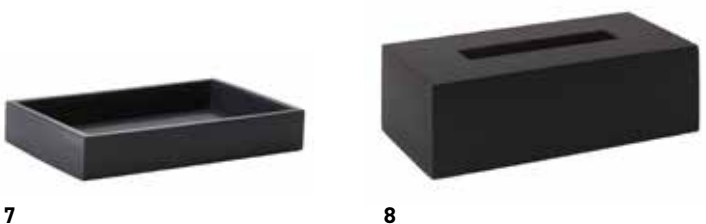

MOON

Polymarble
Zinc alloy
Stainless steel #304
Mirror: powder coated metal

1. Toothbrush holder	7,5x7,5x10 cm	MOOTUM
2. Soap dish	9x13,5x2 cm	MOOSDI
3. Soap dispenser	11x5x15 cm	MOODIS
4. Beauty box	7,5x7,5x10,5 cm	MOOCOS
5. Toilet brush holder	10x10x38,5 cm	MOOBHR
6. Mirror	14x17x34 cm	MOOMIR
7. Tray	21,5x14x3,5 cm	MOOTRA
8. Tissue holder large	26,5x13x8 cm	MOOTIL

09 Black