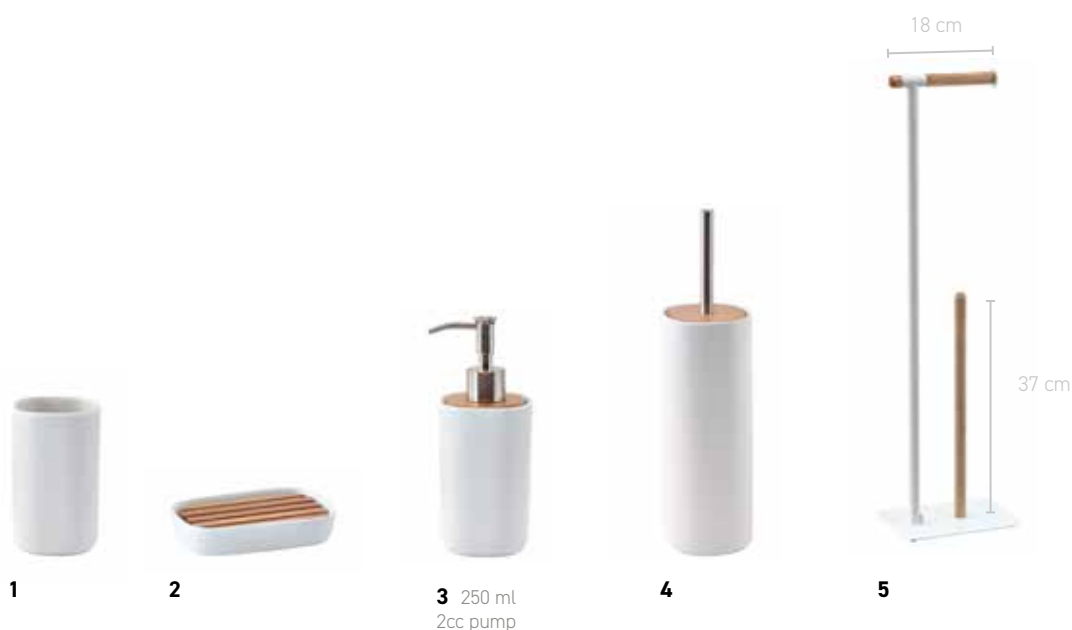

3 450 ml
2cc pump

4

OSCAR

Earthenware
 Beech wood
 Stainless steel #304
 Zinc alloy

Spare toilet paper holder :
 Beech wood
 Powder coated metal

1. Toothbrush holder	7x7x11 cm	OSCTUM
2. Soap dish	13x9x2,5 cm	OSCSDI
3. Soap dispenser	7,5x7,5x17,5 cm	OSCDIS
4. Toilet brush holder	10x10x39,5 cm	OSCBHR
5. Spare toilet paper holder	20x15x71,5 cm	OSCRXH

1. Toothbrush holder	7,5x14x10 cm	UGOTUM
2. Soap dish	12x10x3 cm	UGOSDI
3. Soap dispenser	13x10x14 cm	UGODIS
4. Beauty box	11,5x9x9,5 cm	UGOCOS
5. Toilet brush holder	∅ 10x38,5 cm	UGOBHR
6. Toilet brush holder Wall mounting piece	∅ 10x38,5 cm 1,9x1,7x5,8 cm	UGOBHW
7. Tissue holder	26,3x13,4x8,4 cm	UGOTIL
8. Tray	26x13x3 cm	UGOTRA
9. Reed diffuser holder	∅ 9x17 cm	UGODFM
10. Bowl with lid	∅ 17x8 cm	UGOSHM