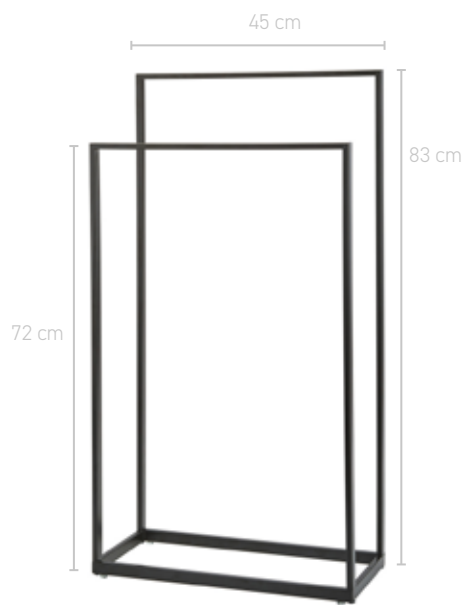

09 Black
Matte coated