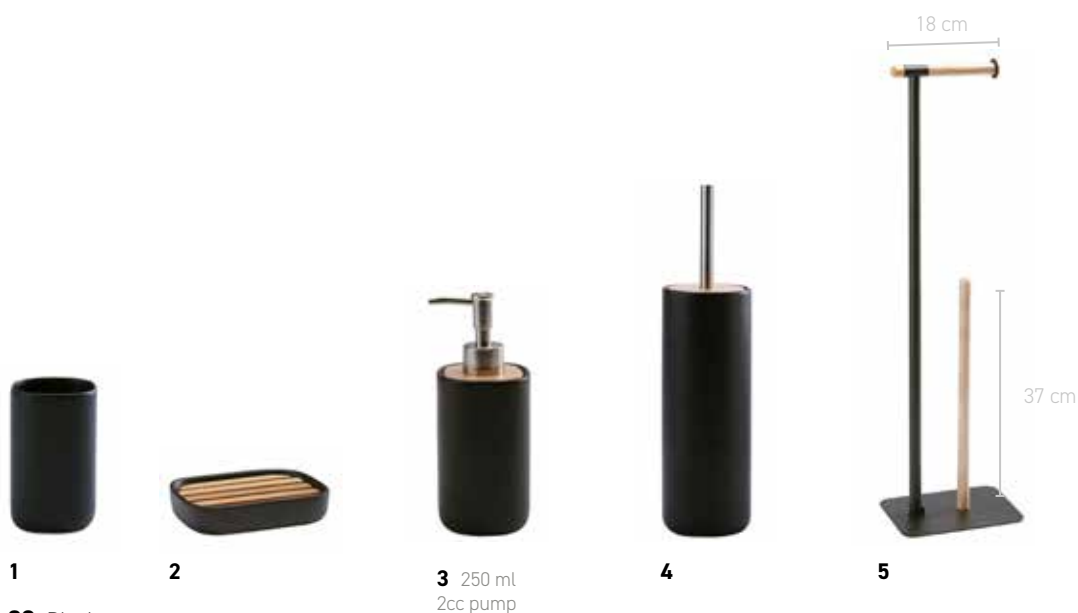

OSCAR

Earthenware
Beech wood
Stainless steel #304
Zinc alloy

Spare toilet paper holder :
Beech wood
Powder coated metal

1. Toothbrush holder	7x7x11 cm	OSCTUM
2. Soap dish	13x9x2,5 cm	OSCSDI
3. Soap dispenser	7,5x7,5x17,5 cm	OSCDIS
4. Toilet brush holder	10x10x39,5 cm	OSCBHR
5. Spare toilet paper holder	20x15x71,5 cm	OSCRXH

09 Black