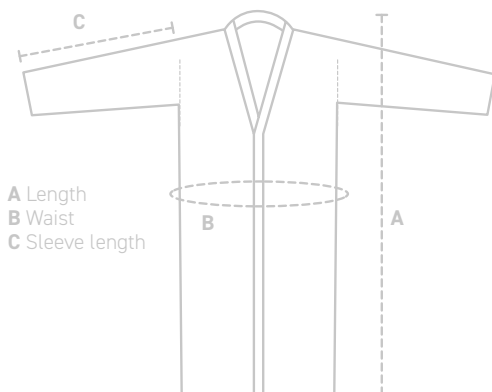

C SLEEVE LENGTH small 63cm / medium 64cm / large 65cm / extra large 66cm

• New product(s)

806 Birch

87 Dusty pink

293 Thyme

96 Graphite

BATHROOM ACCESSORIES

ACCESSORIZE YOUR BATHROOM