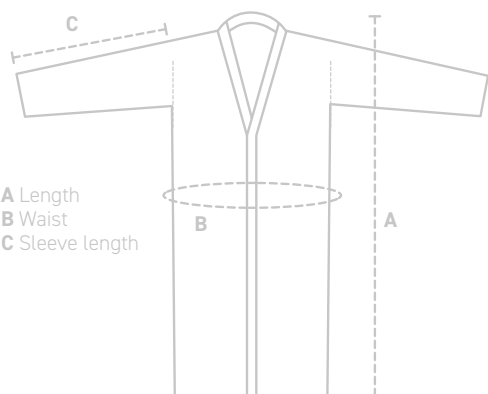

VIGGO

100% GOTS cotton
Waffle piqué

280 gr/m²

Bathrobe	Small	VIGBGS
Bathrobe	Medium	VIGBGM
Bathrobe	Large	VIGBGL
Bathrobe	Extra large	VIGBGX

A LENGTH small 112cm / medium 114cm / large 116cm / extra large 118cm

B WAIST small 120cm / medium 126cm / large 132cm / extra large 138cm

C SLEEVE LENGTH small 62cm / medium 66cm / large 67cm / extra large 68cm

Organic
Certified by
Control Union
CU 1005907