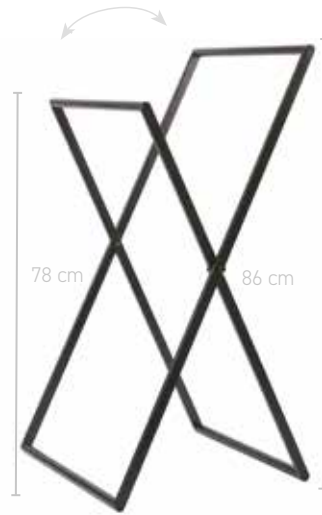

ICON

Metal
Rubber feet

1. Towel holder	44,5x35,5x86 cm	ICOTLH
2. Towel ladder	45x3x175 cm	ICOTLL
3. Toilet paper holder	15x20x72 cm	ICORXH

• New product(s)

1

43 White
Matte coated

09

Black
Matte coated