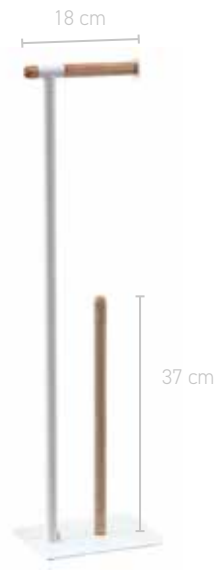

OSCAR

Metal
Powder coated
Beechwood

Toilet paper holder   20x15x71,5 cm   OSCRXH

43 White