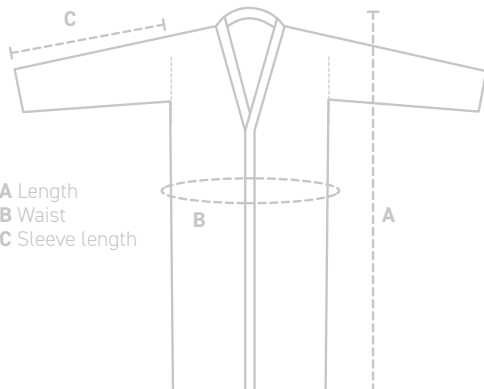

C SLEEVE LENGTH small 62cm / medium 64cm /
large 66cm / extra large 68cm

10 Ivory

269 Forest

96 Graphite

VIGGO

100% GOTS cotton
Waffle piqué

280 gr/m²

Bathrobe	Small	VIGBGS
Bathrobe	Medium	VIGBGM
Bathrobe	Large	VIGBGL
Bathrobe	Extra large	VIGBGX

A LENGTH small 112cm / medium 114cm / large 116cm / extra large 118cm

B WAIST small 120cm / medium 126cm / large 132cm / extra large 138cm

C SLEEVE LENGTH small 62cm / medium 66cm / large 67cm / extra large 68cm