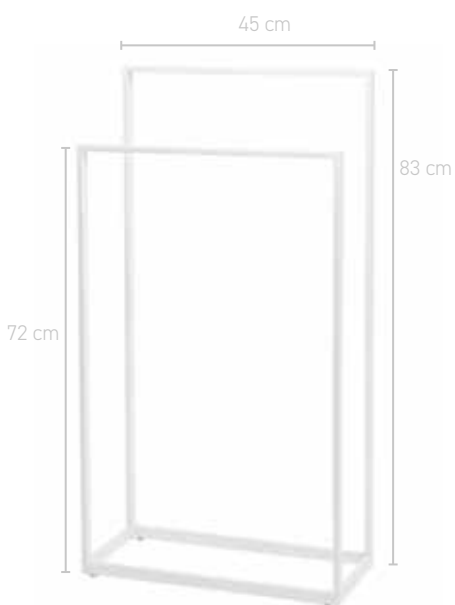

YURI

Metal
Rectangular tube

Towel holder   45x20x83 cm   YURTLH

43 White
Matte coated